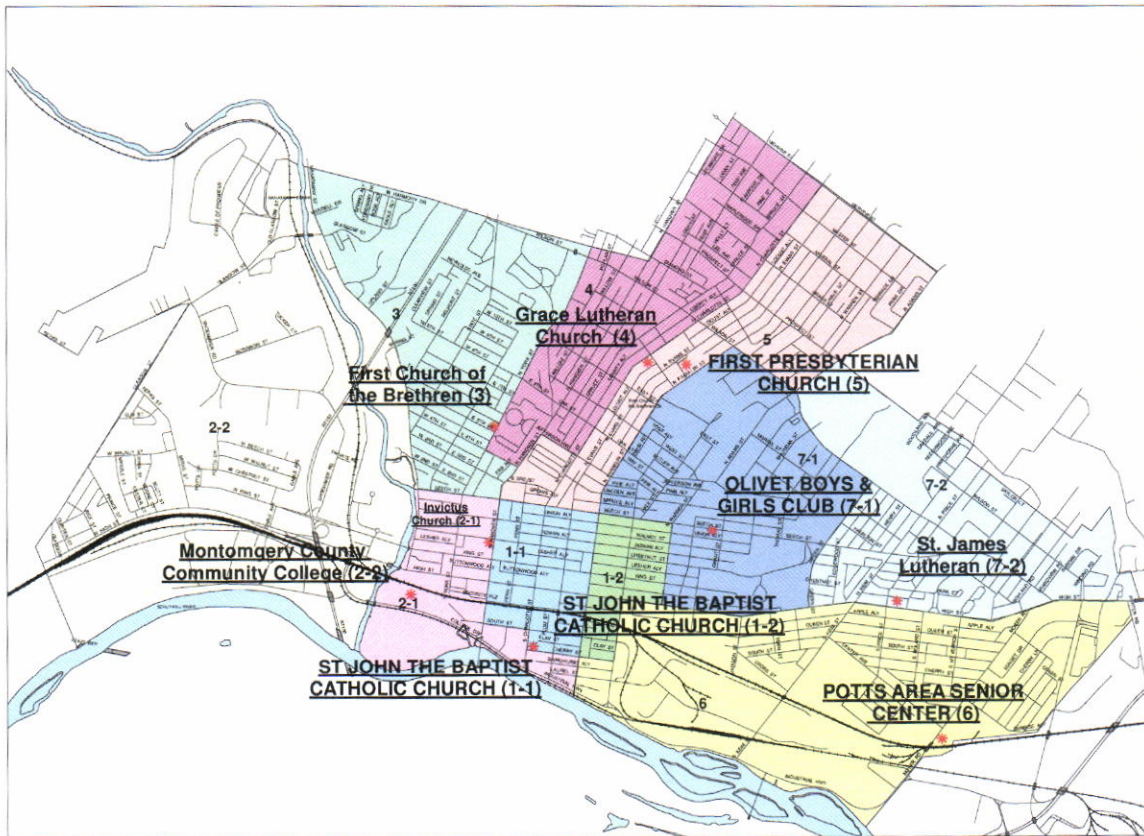

BOROUGH OF POTTSTOWN VOTING LOCATIONS BY WARD

5/4/2015

Legend

- ★ Voting Locations
- RequestedStreets
- 16_rid_cd

WARDS

PRECINCT

- 1-1
- 1-2
- 2-1
- 2-2
- 3
- 4
- 5
- 6
- 7-1
- 7-2